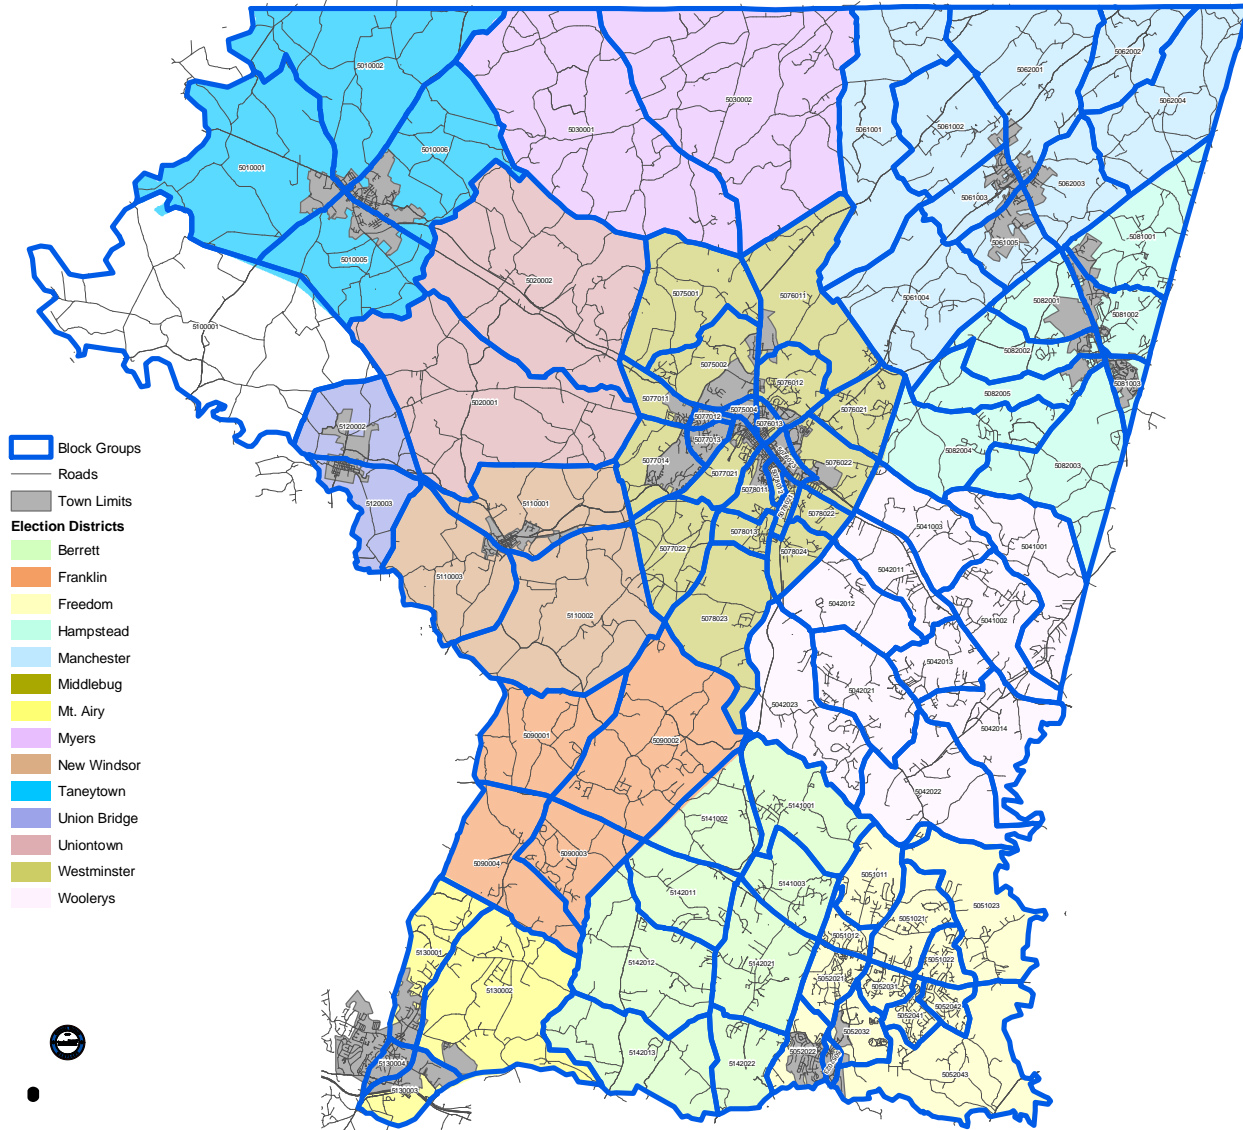

Carroll County, Maryland Election Districts & Census Block Groups

(Number represents Census Tract (first 6 digits) combined with Census Block Group (last digit))

1 inch equals 4.40 miles