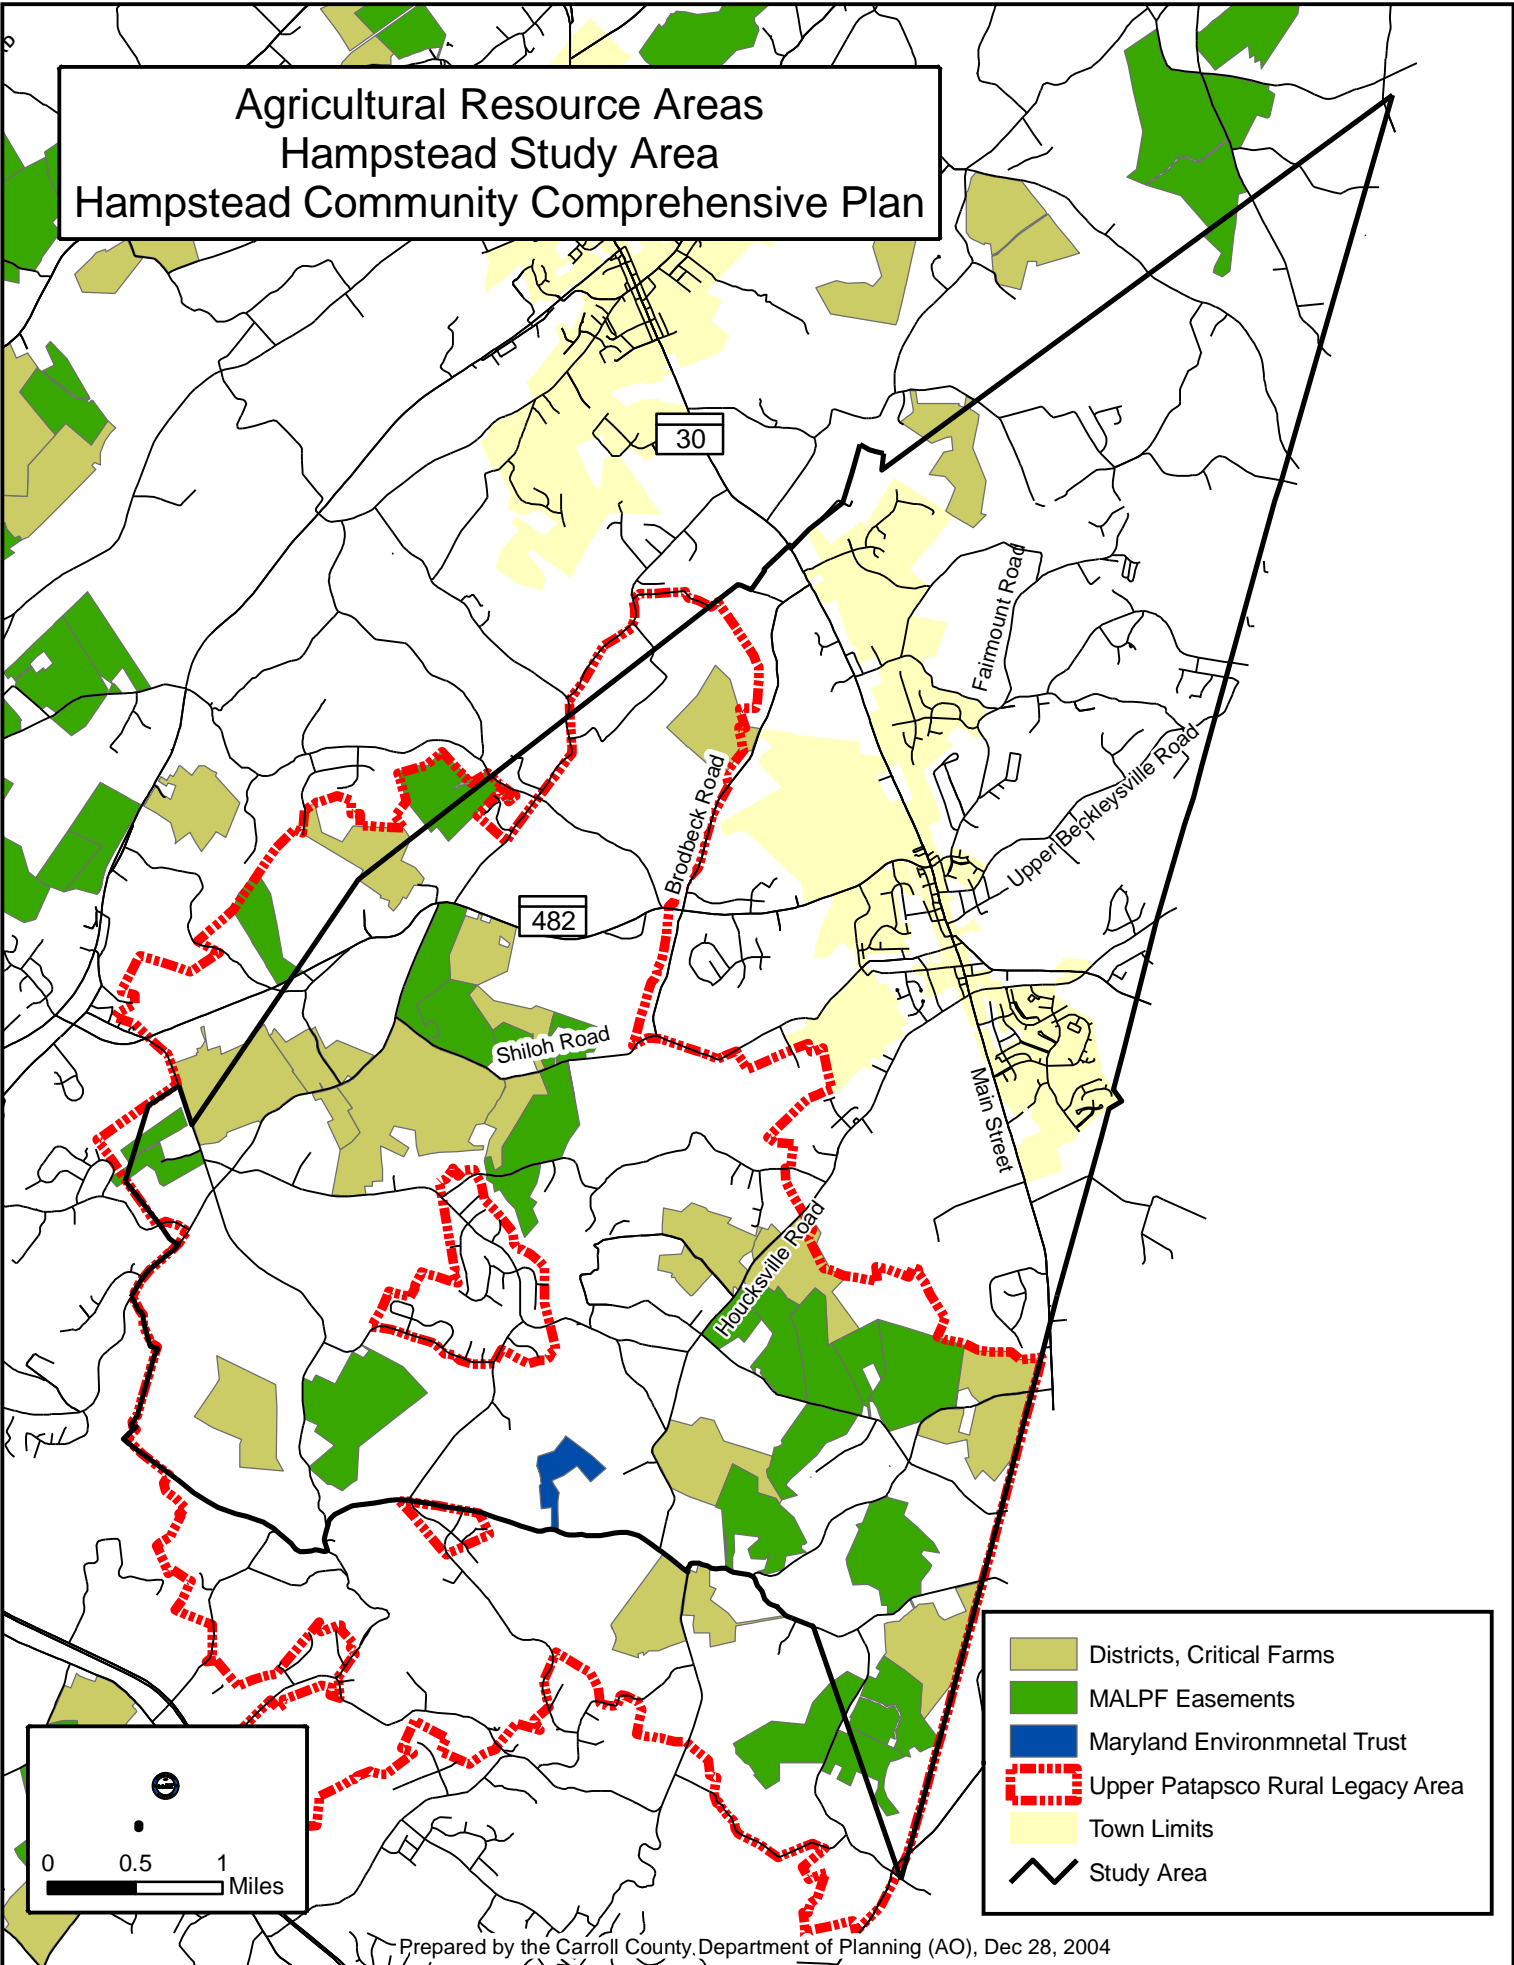

Agricultural Resource Areas
 Hampstead Study Area
 Hampstead Community Comprehensive Plan

- Districts, Critical Farms
- MALPF Easements
- Maryland Environmental Trust
- Upper Patapsco Rural Legacy Area
- Town Limits
- Study Area