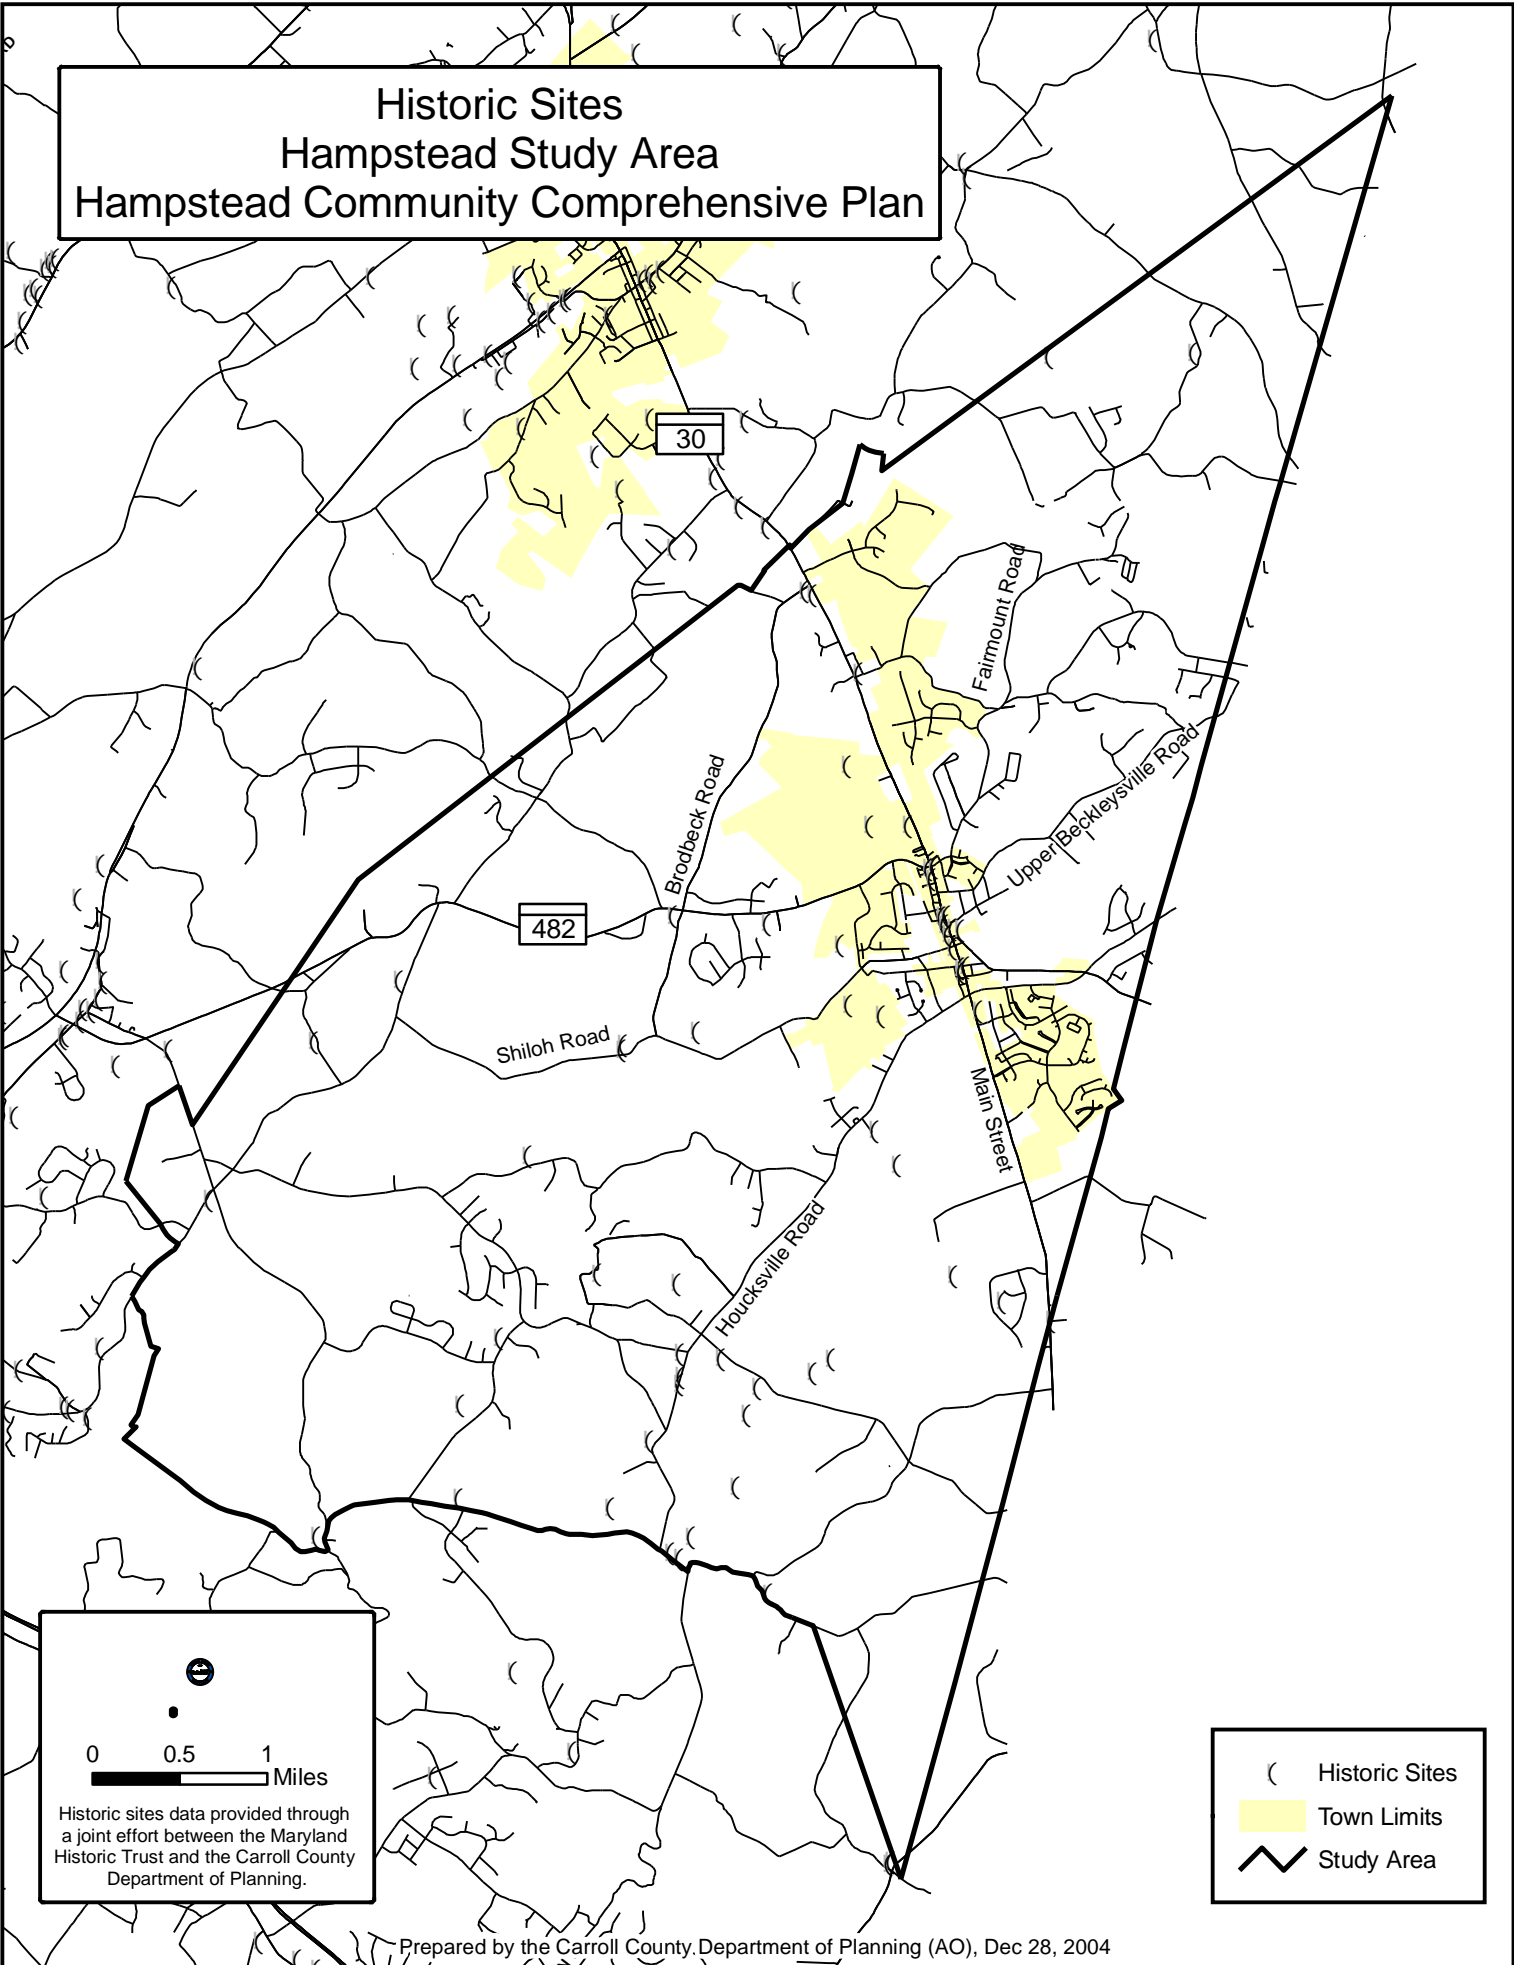

Historic Sites  
Hampstead Study Area  
Hampstead Community Comprehensive Plan

0 0.5 1 Miles

Historic sites data provided through a joint effort between the Maryland Historic Trust and the Carroll County Department of Planning.

( Historic Sites  
Town Limits  
Study Area