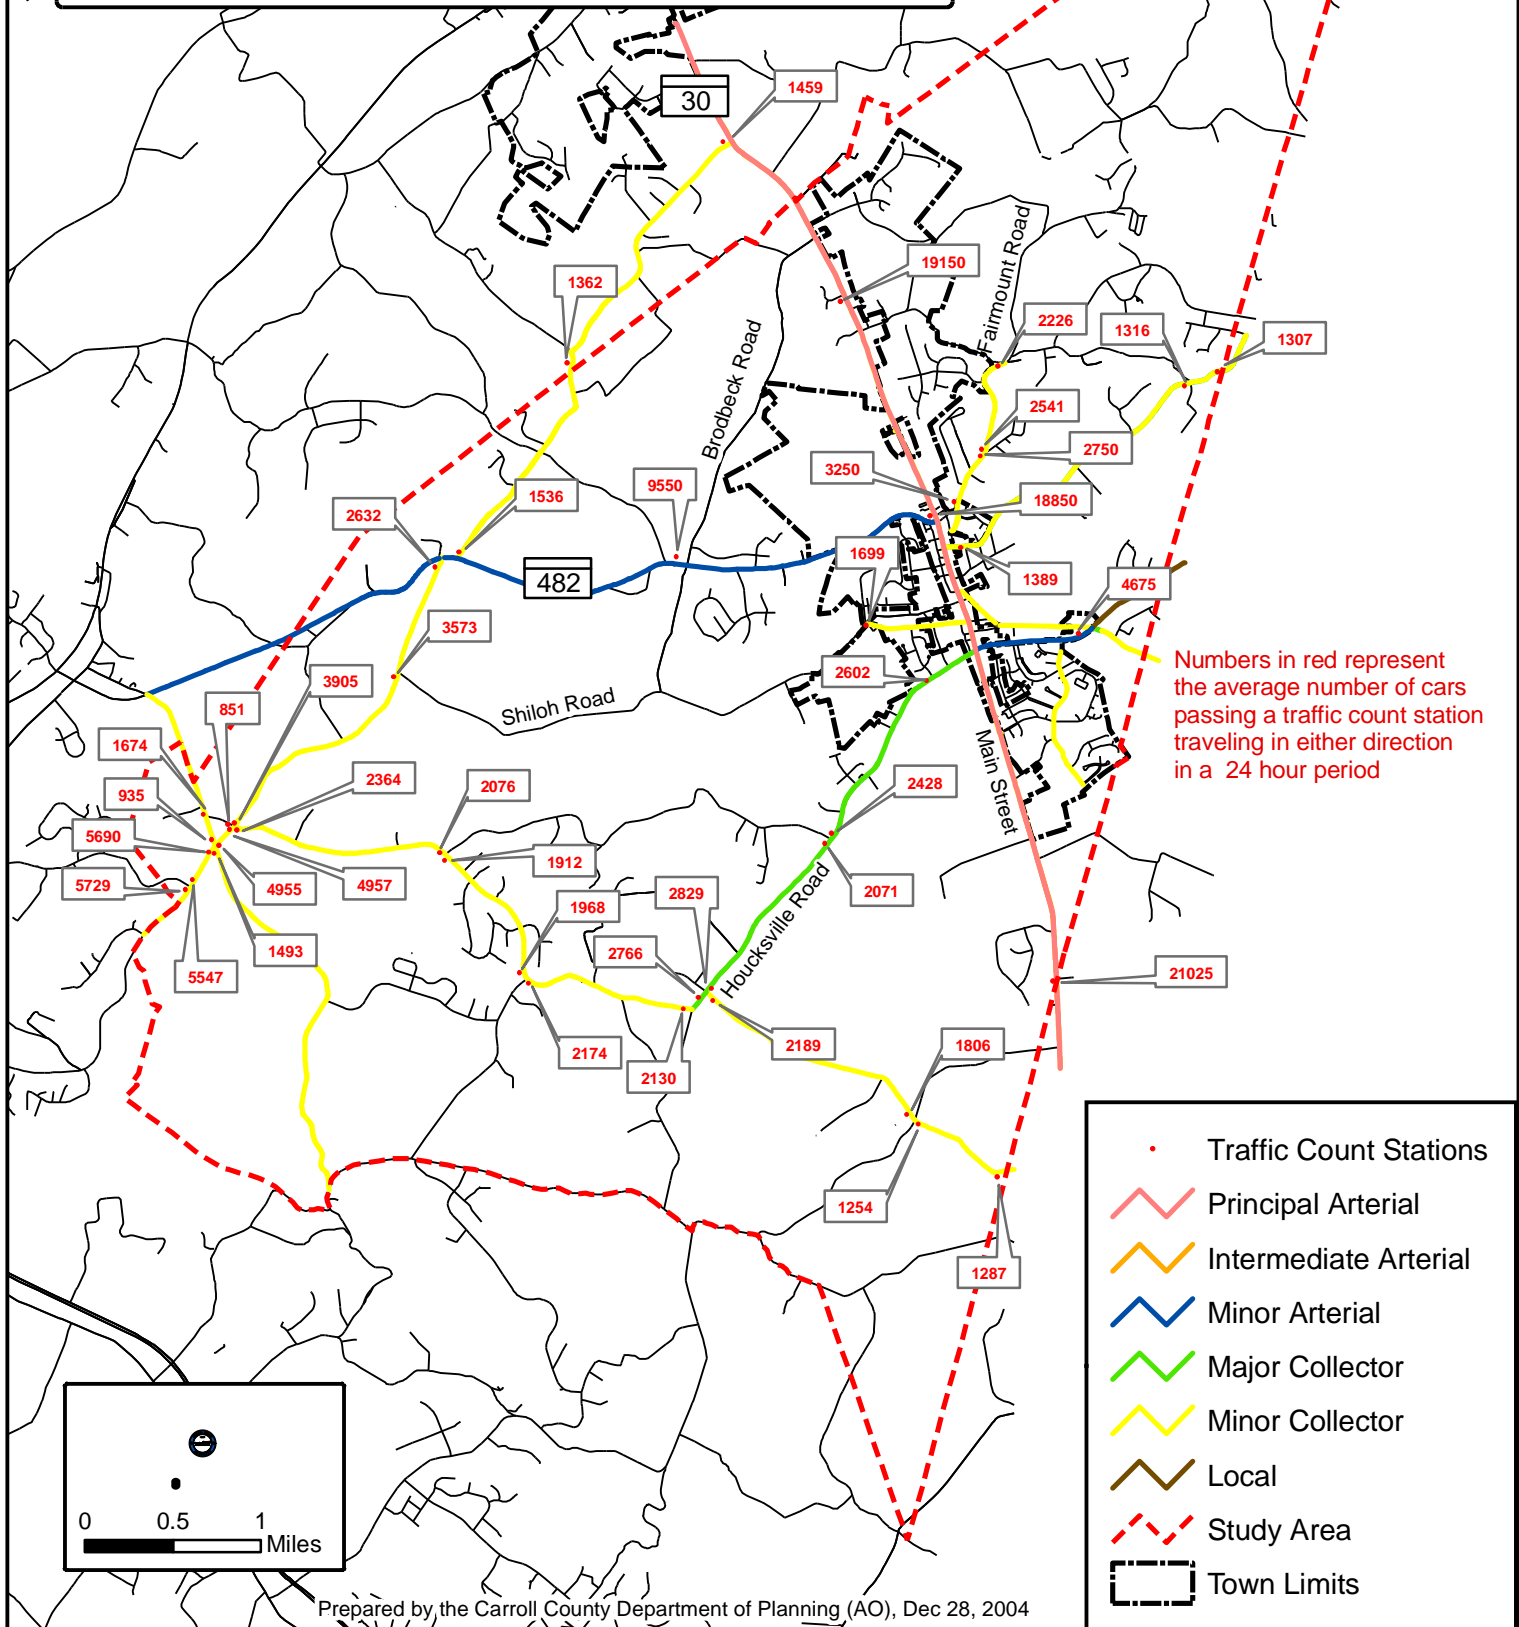

Functional Class & Average Daily Traffic (ADT) Hampstead Study Area Hampstead Community Comprehensive Plan

- Traffic Count Stations
- Principal Arterial
- Intermediate Arterial
- Minor Arterial
- Major Collector
- Minor Collector
- Local
- Study Area
- Town Limits