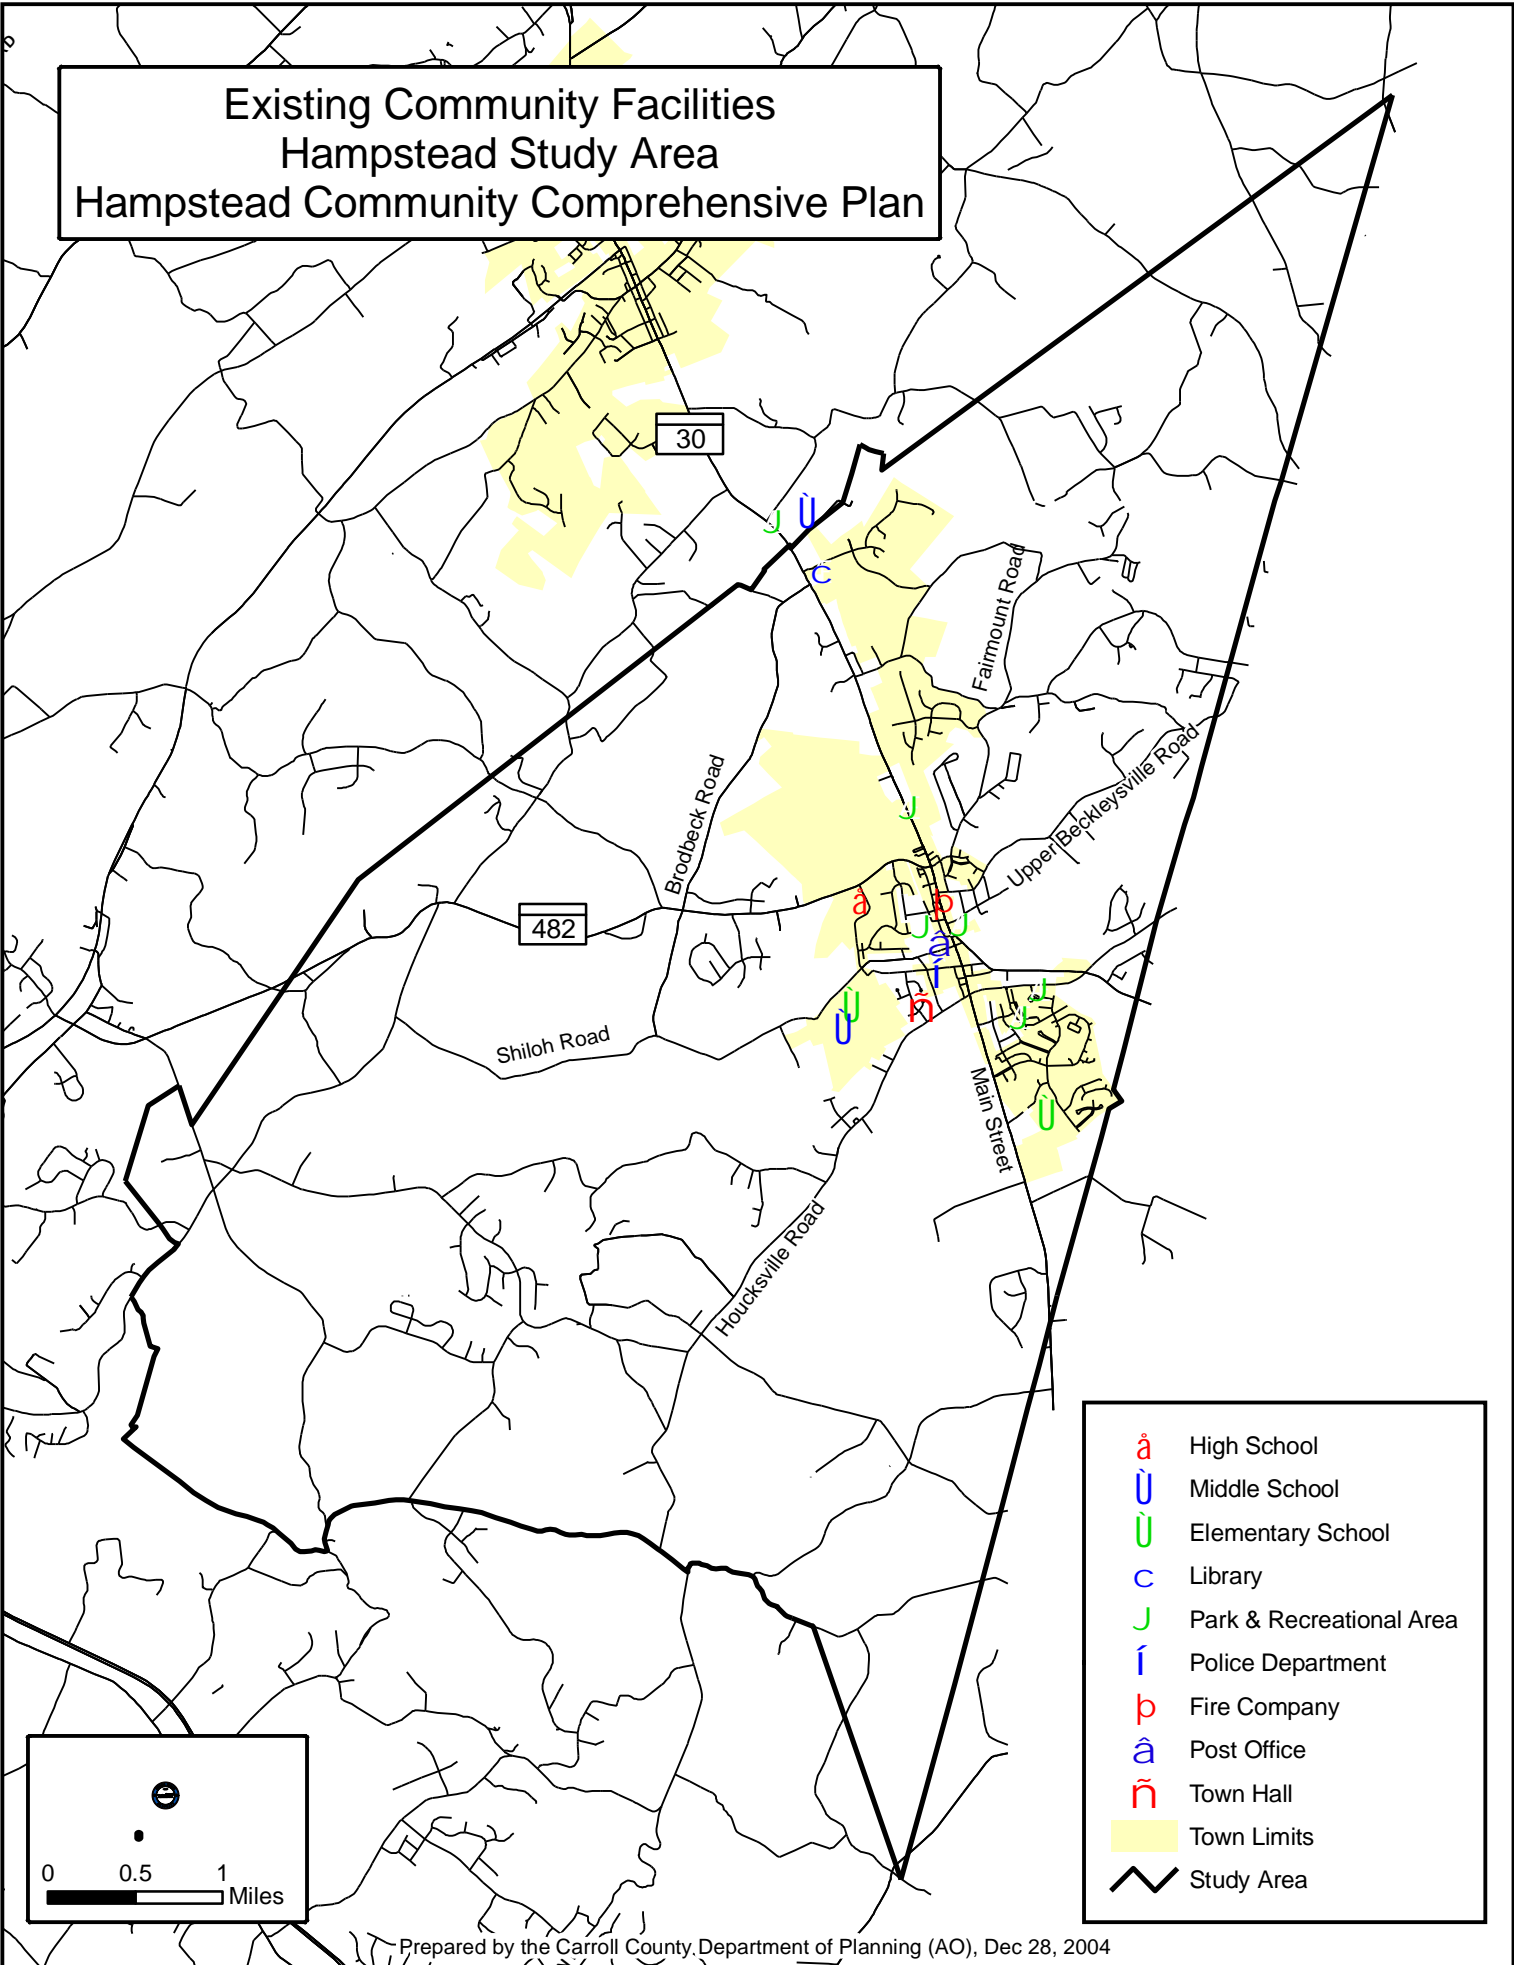

Existing Community Facilities  
 Hampstead Study Area  
 Hampstead Community Comprehensive Plan

- Ⓐ High School
- Ⓚ Middle School
- Ⓛ Elementary School
- Ⓒ Library
- Ⓙ Park & Recreational Area
- Ⓜ Police Department
- Ⓟ Fire Company
- Ⓜ Post Office
- Ⓜ Town Hall
- Yellow shaded area Town Limits
- Black outline Study Area