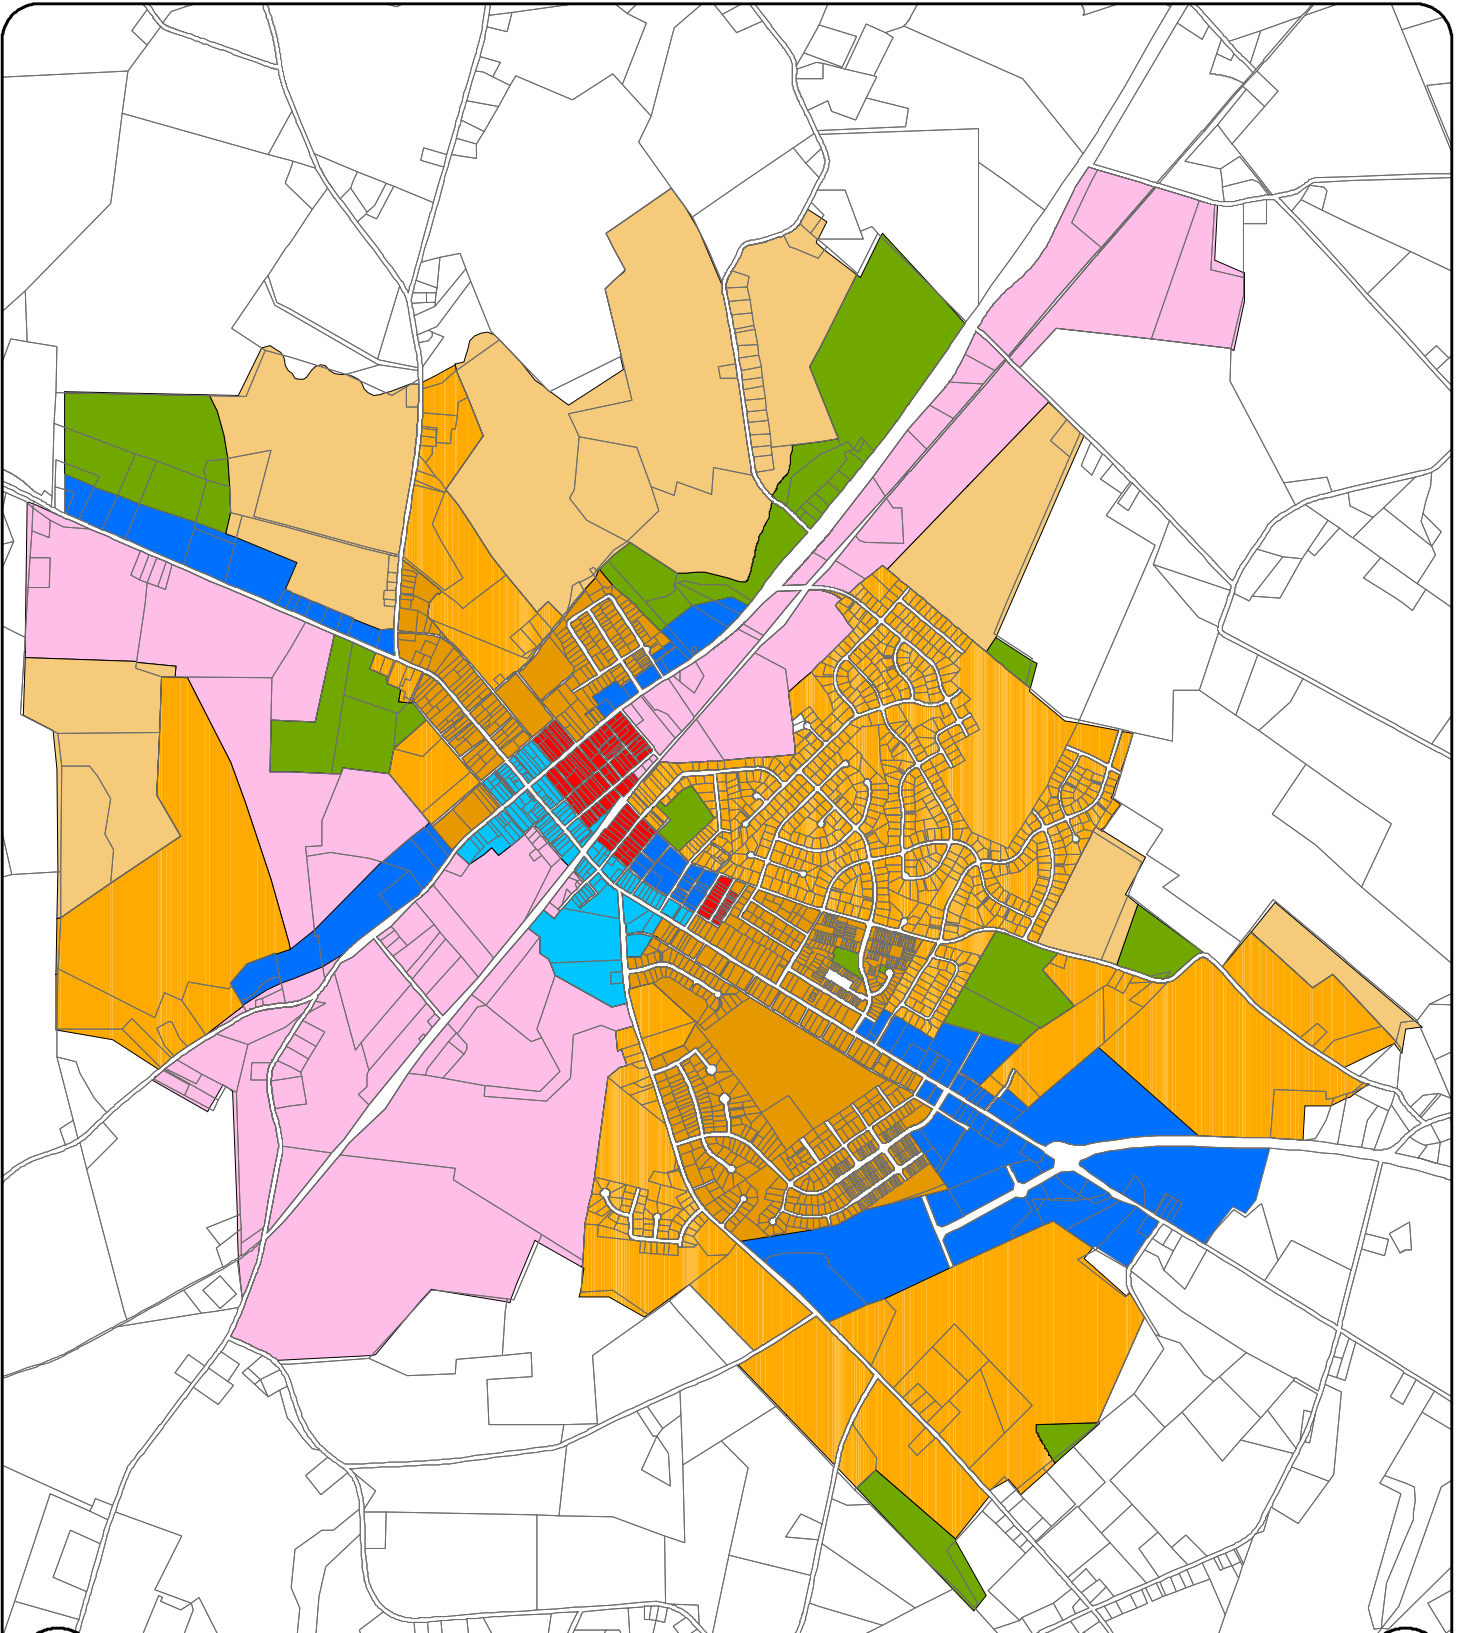

TANEYTOWN DESIGNATED LAND USE

LAND USE

| | |
|--|--|
|  LOCAL BUSINESS |  HIGH DENSITY RESIDENTIAL |
|  GENERAL BUSINESS |  URBAN RESIDENTIAL |
|  INDUSTRIAL |  SUBURBAN RESIDENTIAL |
|  CONSERVATION |  MEDIUM DENSITY RESIDENTIAL |