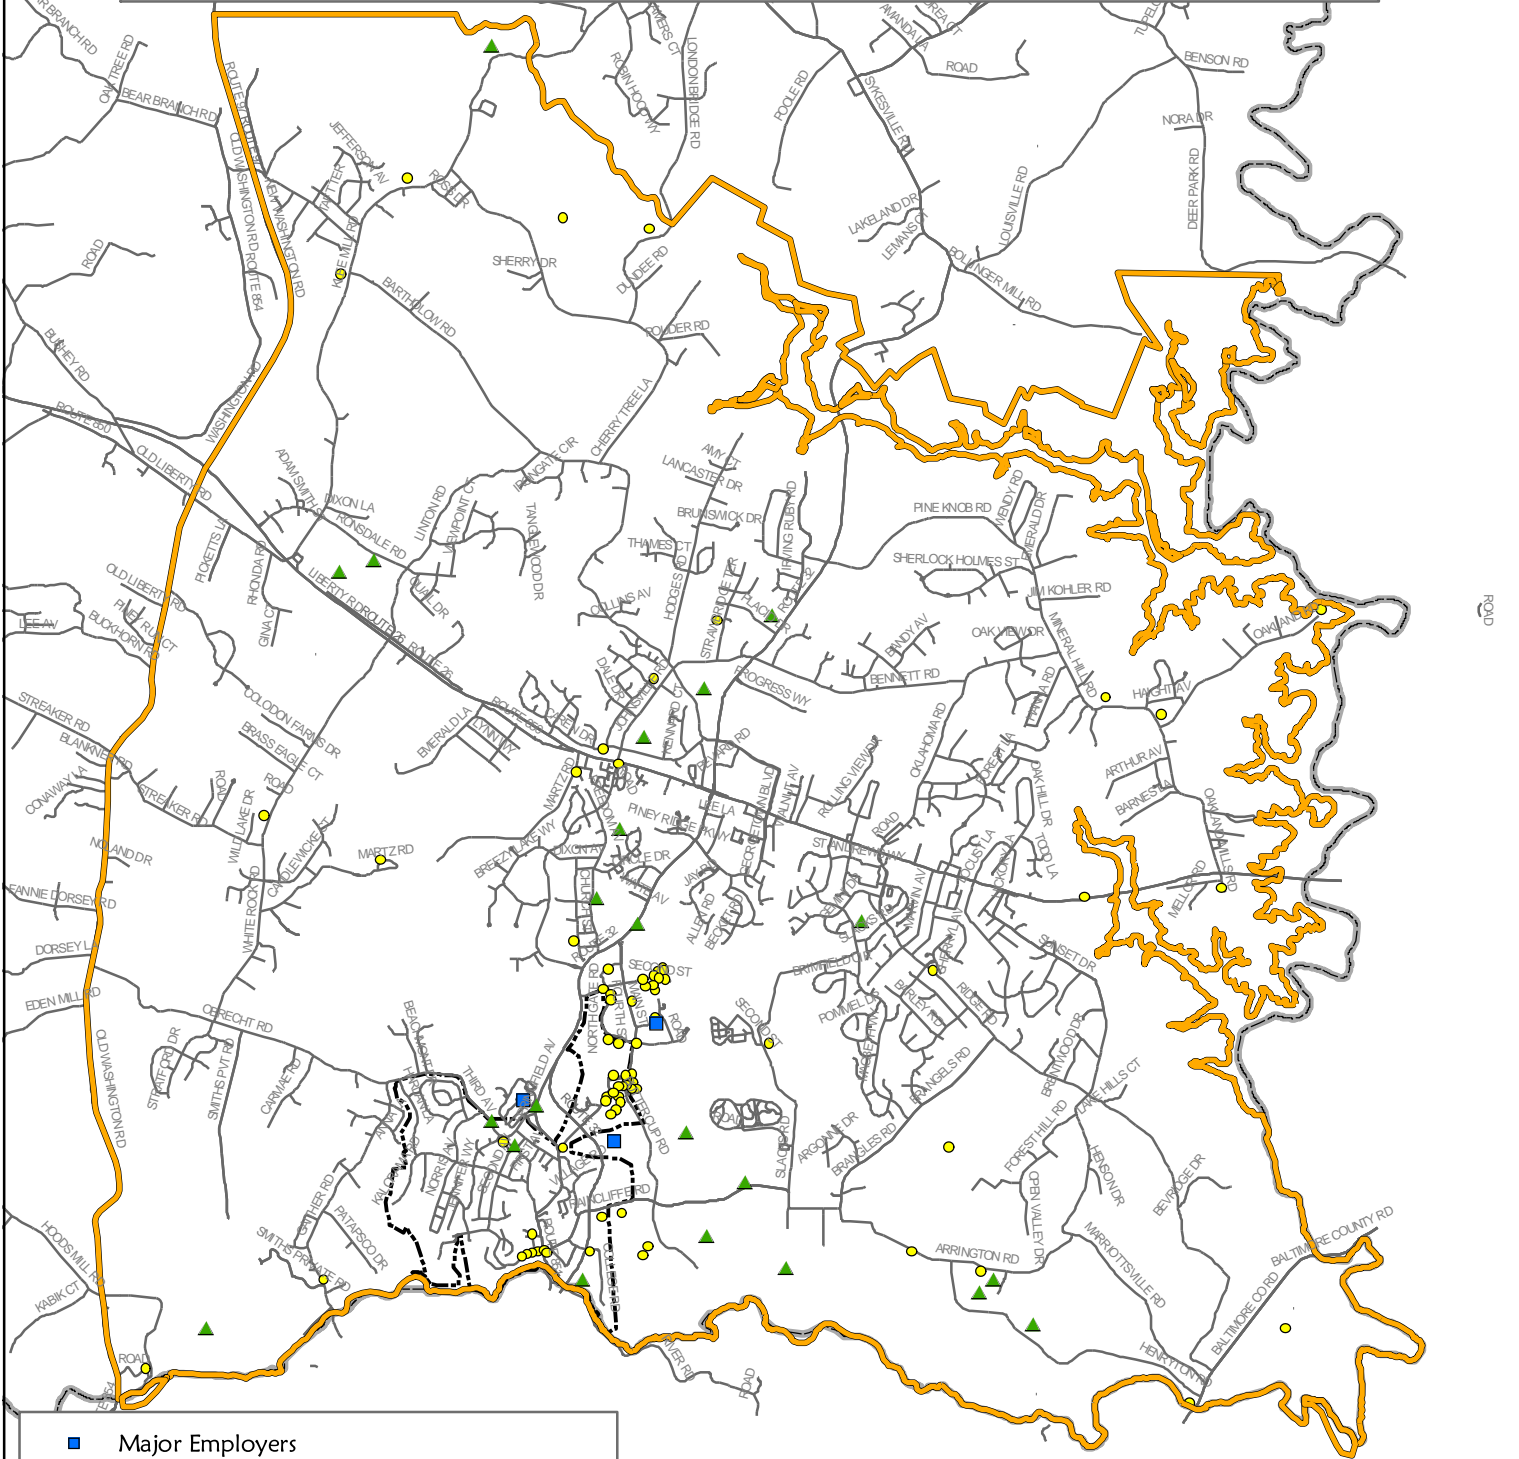

Hazard High-Impact Area For Winter Storms, Hurricanes, Tornadoes

Freedom Community Planning Area

Carroll County, Maryland

- Major Employers
- ▲ Critical Facilities
- Historic Trust Sites
- Municipality Limits
- Community Planning Area

Not to Scale

The layers contained on these maps are preliminary datasets produced through the current Carroll County Government/E911 project, and are subject to change. This data is for internal use and is made available because it is public information. Carroll County, its agencies or employees, do not warrant its accuracy or suitability for any purpose. The reader should contact appropriate regulating agencies to determine accuracy or suitability of the data for a particular use.

The data contained herein is preliminary in nature and subject to change. The Critical Facilities layer was prepared by CGIS at Towson University and provided by MEMA.

Prepared by the Carroll Co. Bureau of Comprehensive Planning, 5/04 (5B).